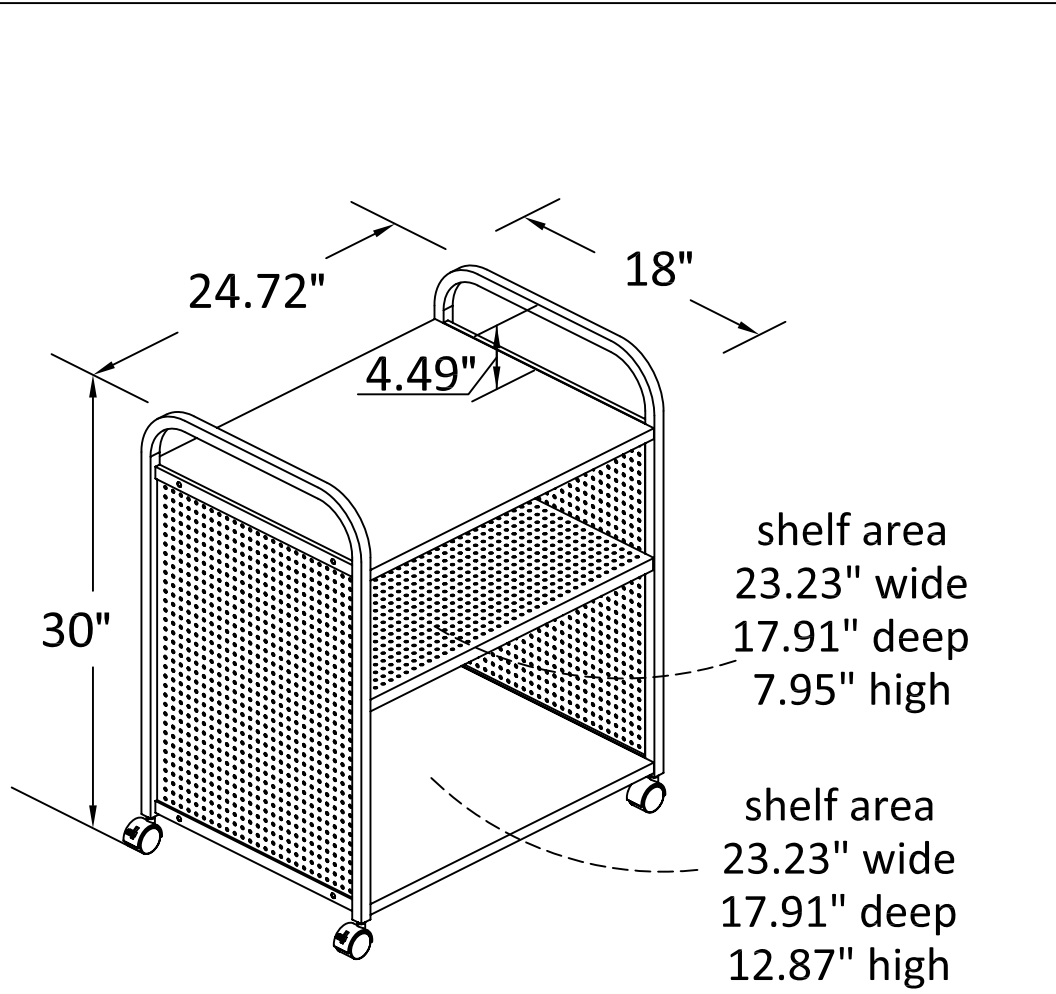

Rolling Cart
5718871COM,5718872COM,5718894COM,5718896COM

Wood Breakdown:
 PB:52%
 Total Storage: 6.5 cubic feet

Overall Product Size:
 24.72"W x 18"D x 30"H
 62.8cm W x 45.7cm D x 76.4cm H

Maximum Weight Capacities
 Unit Weight: 27.28 lbs (12.4 kg)