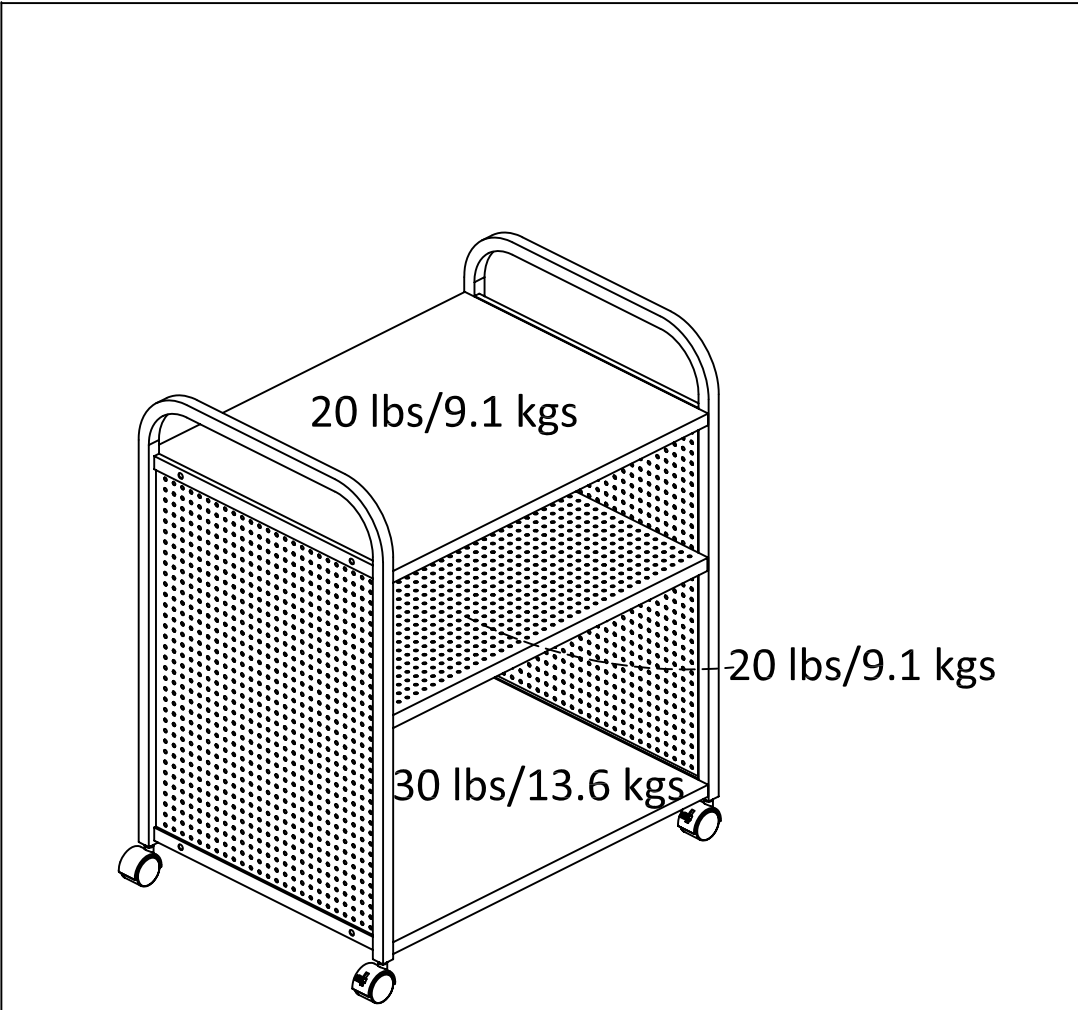

Rolling Cart
5718871COM,5718872COM,5718894COM,5718896COM

Wood Breakdown:
 PB:52%
 Total Storage: 6.5 cubic feet

Overall Product Size:
 24.72"W x 18"D x 30"H
 62.8cm W x 45.7cm D x 76.4cm H

Maximum Weight Capacities
 Unit Weight: 27.28 lbs (12.4 kg)